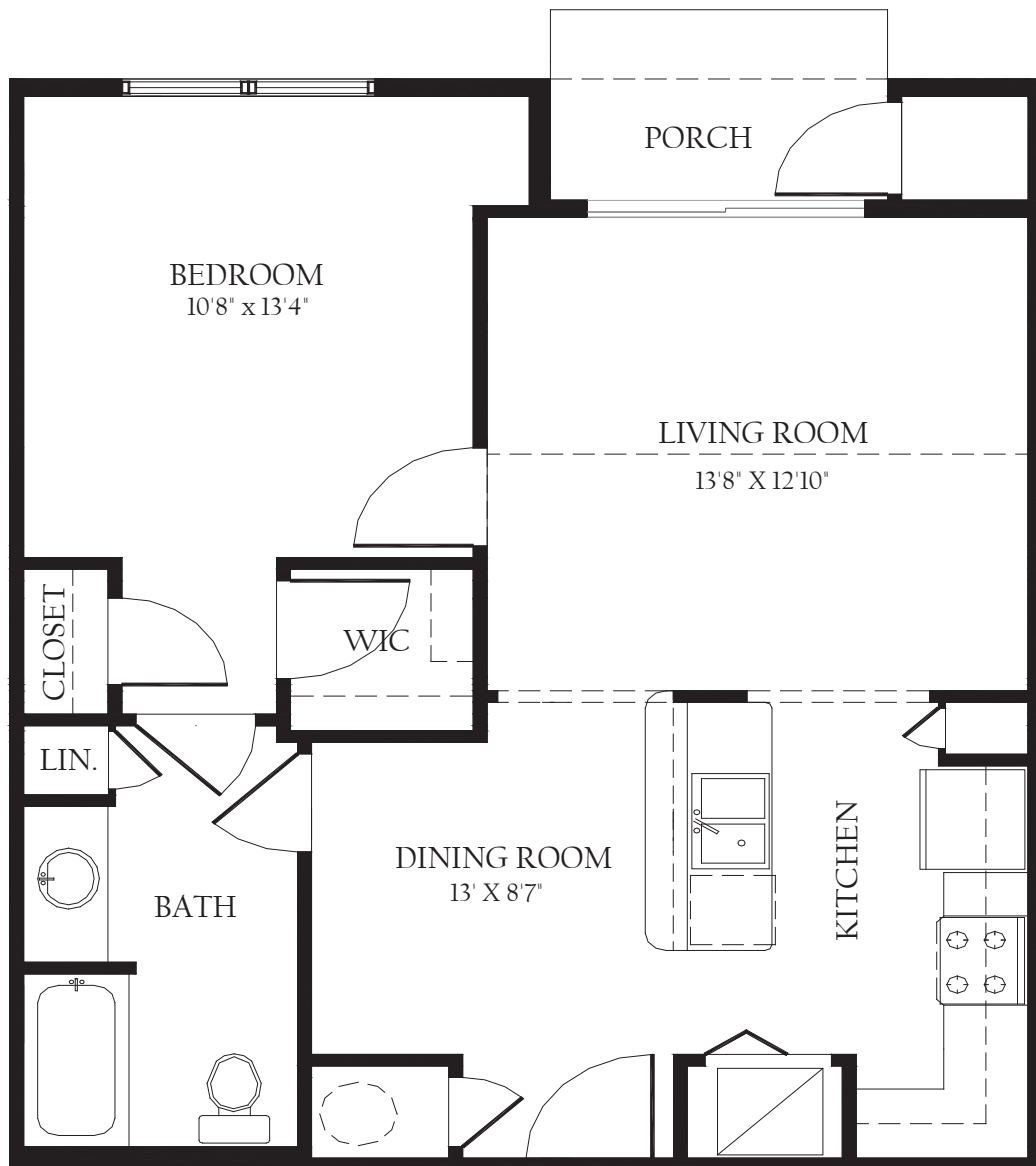

Alexander Heights

ACTIVE ADULT COMMUNITY

WWW.AHAPTS.COM

The Kenmore

772 sq. ft.